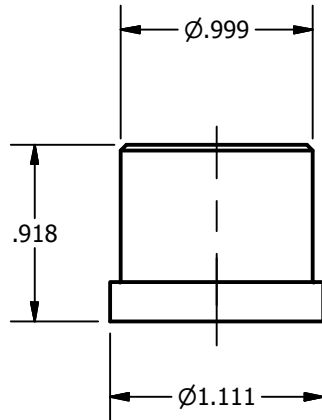

SCREW: NONE	MATERIAL: PVC	REV: F	<b>ILSCO</b> connections matter 800-776-9775 www.ilSCO.com	
CAT. NO.: PORTPLUG-500	PLATING: NONE	DRAWN BY: JG	SCALE: 1=1	
INFORMATION SHEET: NONE	MARKING: ILSCO, 500, NIMBUS	DATE: 11/6/2007	SIZE: A	
		DWG. NO.	<b>R1743</b>	
		SHEET: 1 OF 1		

SCALE 1 : 1